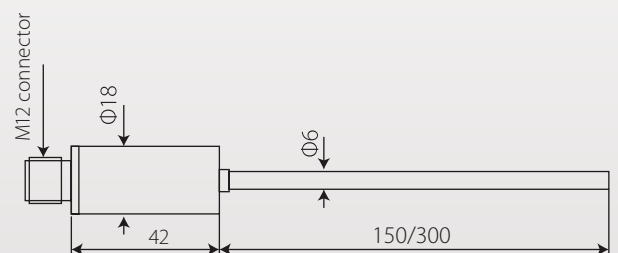

Temperature Sensor — the compact sensor solution with 4 ... 20 mA output

TEMPERATURE SENSOR FEATURES

- Easy installation in compressed air systems
- 4 ... 20 mA transmitter

TEMPERATURE SENSOR INSTALLATION

- Temperature measurement in liquids, gases and vapors
- Inlet / outlet temperature of dryers
- Outlet temperature of compressors

Temperature sensor with 4 ... 20 mA output

TEMPERATURE SENSOR DIMENSIONS

Compression fitting

PRESSURE SENSOR TECHNICAL DATA

General Specifications	
Measuring range	-50 ... +200°C
Sensor	Pt1000, class A
Supply	16 ... 30 VDC
Output signal	4 ... 20 mA, 2 wire loop powered
Scaling	4 mA → -50°C 20 mA → +200°C
Accuracy	0.5% of reading + 0.2% FS
Connection type	M 12 connector
Tube material	Stainless steel 1.4571
Sensor diameter	6 mm
Sensor tube length	150 mm, 300 mm
Classification	IP65
Ambient temperature (electronics)	-40 ... +90°C

TEMPERATURE SENSOR ORDERING

Please use the following table to assist in placing your order with our sales staff.

Visit our website or e-mail us:
www.suto-itec.com
sales@suto-itec.com

Temperature Sensor	
Order No.	Description
S693 0003	Temperature transmitter, -50 ... +200°C, 4 ... 20 mA loop powered, 6 x 150 mm sensor tube
S693 0004	Temperature transmitter, -50 ... +200°C, 4 ... 20 mA loop powered, 6 x 300 mm sensor tube
A554 6003	Compressor fitting 6mm, G1/2", PTFE ring, 0.6 MPa
A554 6004	Compressor fitting 6mm, G1/2", metal ring, 1.6 MPa
A553 0104	Sensor cable 5 m, with M12 connector, open wires, AWG24 (0.2 mm ²)